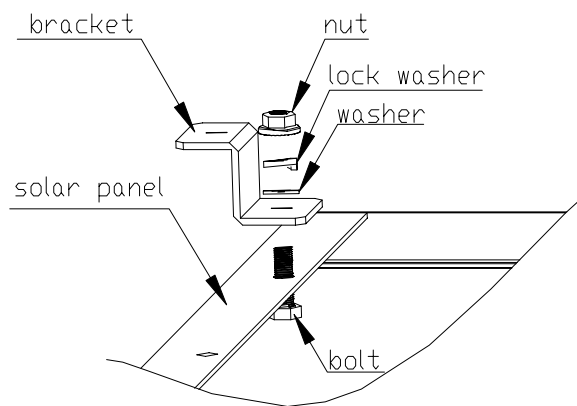

Bright Solar Z-Style Mounting

Z-Style Mounting Bracket Drawing

A: Z-Style Mounting Bracket (4)

B: Bolt(4)

C: Nut(4)

D: lock washer(4)

E: washer(4)

L-Style Mounting Bracket Assembly Drawing

assemble drawing

Feature

- Commonly used for mounting solar modules on boats and RV's.
- Maintenance Free & Easy Installation.
- Set includes 4 Z Brackets
- made of aluminum with stainless steel screws
- Mounting bracket for Solar Panel up to 80 watt.