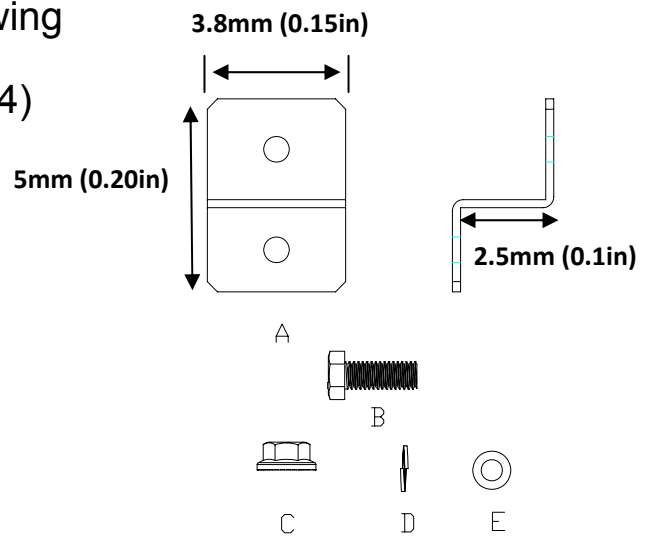

Bright Solar Z-Style Mounting

Z-Style Mounting Bracket Drawing

A: Z-Style Mounting Bracket (4)

B: Bolt(4)

C: Nut(4)

D: lock washer(4)

E: washer(4)

L-Style Mounting Bracket Assembly Drawing

assemble drawing

Feature

- Commonly used for mounting solar modules on boats and RV's.
- Maintenance Free & Easy Installation.
- Set includes 4 Z Brackets
- made of aluminum with stainless steel screws
- Mounting bracket for Solar Panel up to 80 watt.