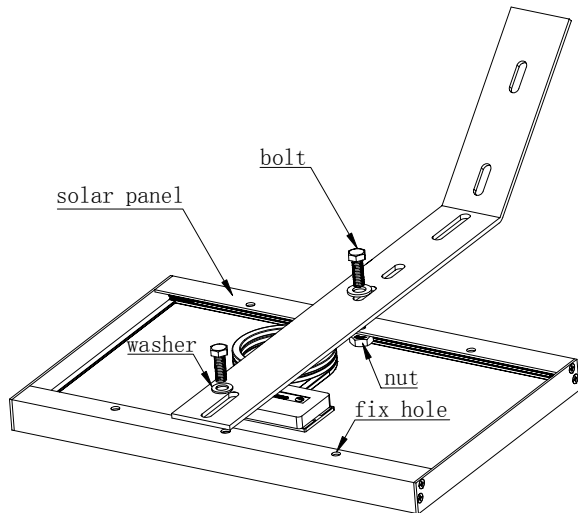

# Bright Solar L-Style Mounting Bracket

## L-Style Mounting Bracket Drawing

Demension: 490\*50\*3 mm (19.3\*1.97\*0.12in ) 0.6kg

## L-Style Mounting Bracket Assembly Drawing

- Install and fix solar solar module.
- Be used in the building and outdoor.
- Maintenance Free & Easy Installation.
- Use in 5W to 20w modules.
- Anodized Aluminum