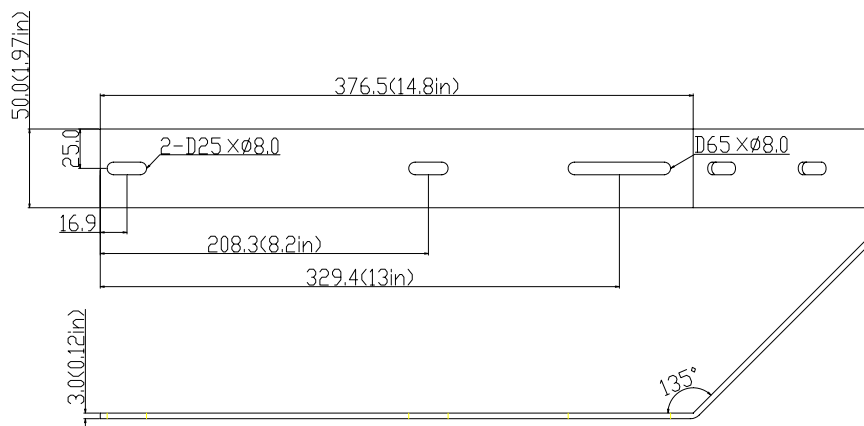

# Bright Solar L-Style Mounting Bracket

## L-Style Mounting Bracket Drawing

Demension: 490\*50\*3 mm (19.3\*1.97\*0.12in ) 0.6kg

## L-Style Mounting Bracket Assembly Drawing

- Install and fix solar solar module.
- Be used in the building and outdoor.
- Maintenance Free & Easy Installation.
- Use in 5W to 20w modules.
- Anodized Aluminum